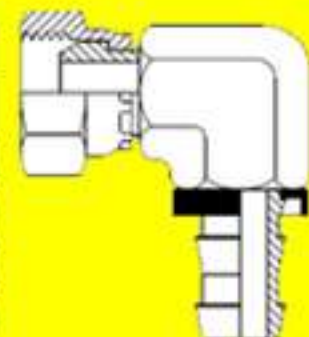

Phone: 0418 641 566

www.catford.com.au

sales@catford.com.au

Catford Push-On Hose Fittings to suit SAE 100 R6 Hose

Temperature Range : -40C to 100C

List Prices July 2022

Push-On Hose Fitting BSPT 60° Straight Male		
Part Number	Description	Price inc. GST
POMB-0402	1/4" Hose x 1/8" BSPT Straight Male	\$6.50
POMB-0404	1/4" Hose x 1/4" BSPT Straight Male	\$7.80
POMB-0604	3/8" Hose x 1/4" BSPT Straight Male	\$7.90
POMB-0406	1/4" Hose x 3/8" BSPT Straight Male	\$8.10
POMB-0606	3/8" Hose x 3/8" BSPT Straight Male	\$8.50
POMB-0608	3/8" Hose x 1/2" BSPT Straight Male	\$10.50
POMB-0806	1/2" Hose x 3/8" BSPT Straight Male	\$10.80
POMB-0808	1/2" Hose x 1/2" BSPT Straight Male	\$11.50
POMB-1208	3/4" Hose x 1/2" BSPT Straight Male	\$12.50
POMB-1212	3/4" Hose x 3/4" BSPT Straight Male	\$14.00

BSPT Male

Push-On Hose Fitting BSPP 60° Straight Female		
Part Number	Description	Price inc. GST
POFB-0406	1/4" Hose x 3/8" BSPT Straight Female	\$9.00
POFB-0604	3/8" Hose x 1/4" BSPT Straight Female	\$9.50
POFB-0606	3/8" Hose x 3/8" BSPT Straight Female	\$10.00
POFB-0608	3/8" Hose x 1/2" BSPT Straight Female	\$11.50
POFB-0806	1/2" Hose x 3/8" BSPT Straight Female	\$11.80
POFB-0808	1/2" Hose x 1/2" BSPT Straight Female	\$12.50
POFB-1212	3/4" Hose x 3/4" BSPT Straight Female	\$23.50
POFB-1616	1" Hose x 1" BSPT Straight Female	\$37.50

BSPP Female

Push-On Hose Fitting BSPP 60° Female 90° Elbow		
Part Number	Description	Price inc. GST
PO90B-0404	1/4" Hose x 1/4" BSPP Female 90° Elbow	\$19.50
PO90B-0606	3/8" Hose x 3/8" BSPT Female 90° Elbow	\$23.50
PO90B-0808	1/2" Hose x 1/2" BSPT Female 90° Elbow	\$30.50
PO90B-1212	3/4" Hose x 3/4" BSPT Female 90° Elbow	\$38.50